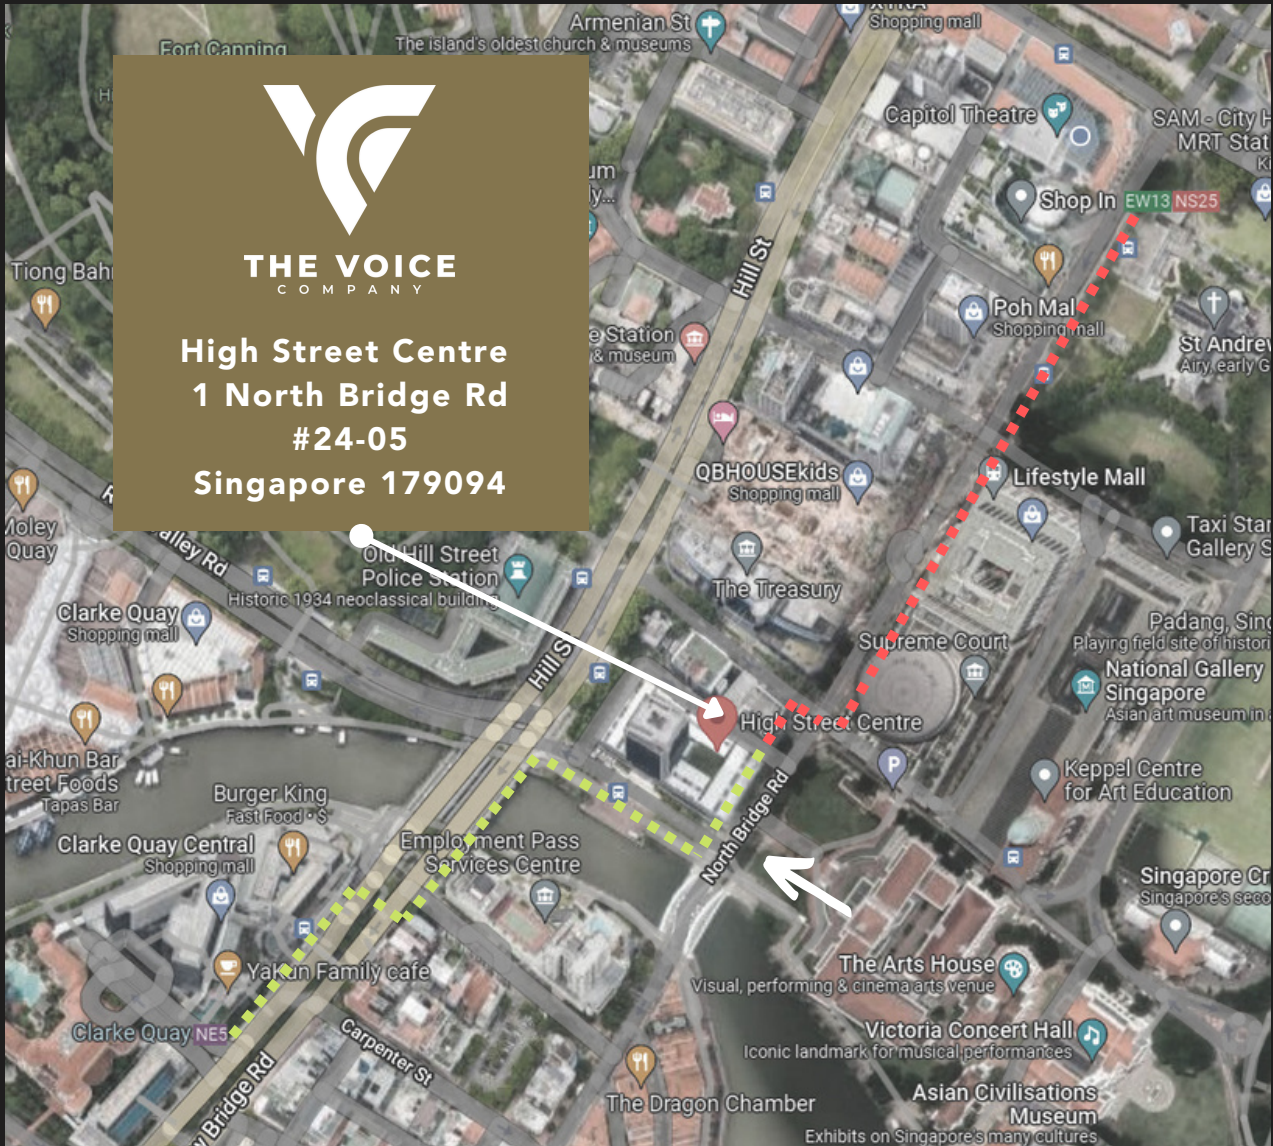

THE VOICE COMPANY

((DIRECTIONAL GUIDE))

THE VOICE
COMPANY

((Overview Map))

LEGEND

High Street
Carpark Entrance

Directions from
City Hall MRT
(5 minute walk)

TAP HERE

Directions from
Clarke Quay MRT
(6 minute walk)

TAP HERE

((Parking Rates))

MON- SAT
7am to 5pm

\$2.78 per hour

MON- SAT
5.01 pm to 7am (next day)

\$3.21 per entry

SUN & PUBLIC
HOLIDAYS

Look for one of the lift terminals

Tap on the circled icon and key in 24

((How to find us))

Proceed to assigned lift

Exit at Level 24

((How to find us))

Walk towards Newbridge and turn Right

Welcome to The Voice Company!

Walk through the sheltered walkway to reach a traffic light

((Directions from City Hall MRT))

Cross the traffic light to The Adelphi

Walk by Supreme Court until you reach a traffic light

((Directions from Cty Hall MRT))