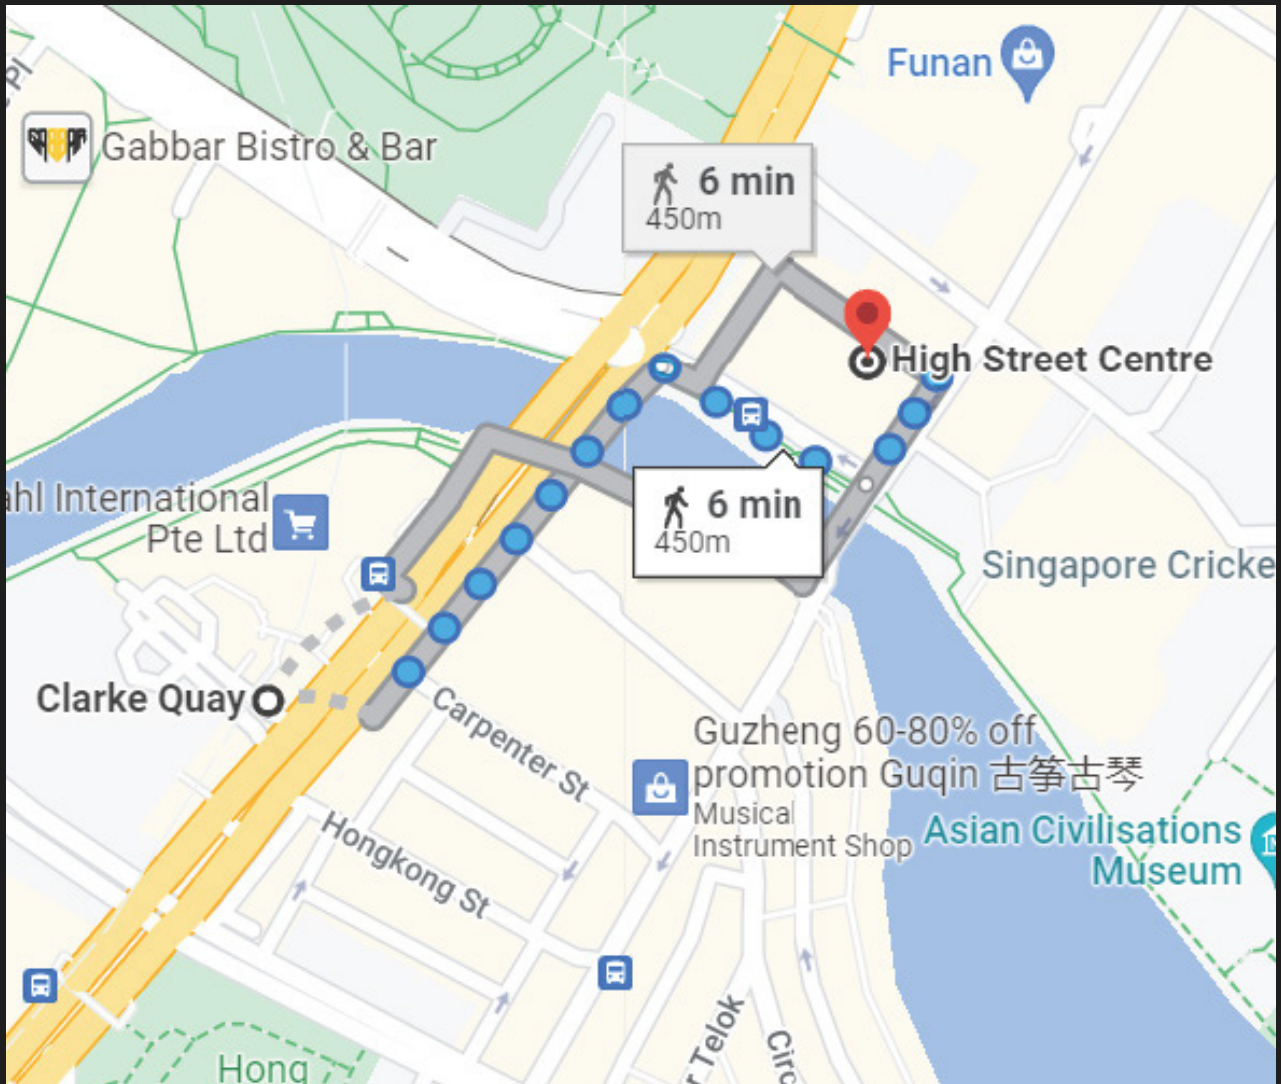

THE VOICE COMPANY

((DIRECTIONAL GUIDE))

THE VOICE
COMPANY

((Overview Map))

LEGEND

High Street
Carpark Entrance

Directions from
City Hall MRT
(5 minute walk)

TAP HERE

((Directions from City Hall MRT))

EW13 **NS25**

EXIT B | 5 MINUTE WALK

((Directions from City Hall MRT))

Look for Exit B

Head up the escalator

((Directions from City Hall MRT))

Head past the bus stop towards the The Adelphi

Walk through the sheltered walkway to reach a traffic light

((Directions from City Hall MRT))

Cross the traffic light to The Adelphi

Walk by Supreme Court until you reach a traffic light

((Directions from Cty Hall MRT))

Cross the traffic lights towards High Street Centre

You are now at the entrance of High Street Centre

((Directions from Clarke Quay MRT))

NE5

EXIT E | 6 MINUTE WALK

((Directions from Clarke Quay MRT))

Look for Exit E