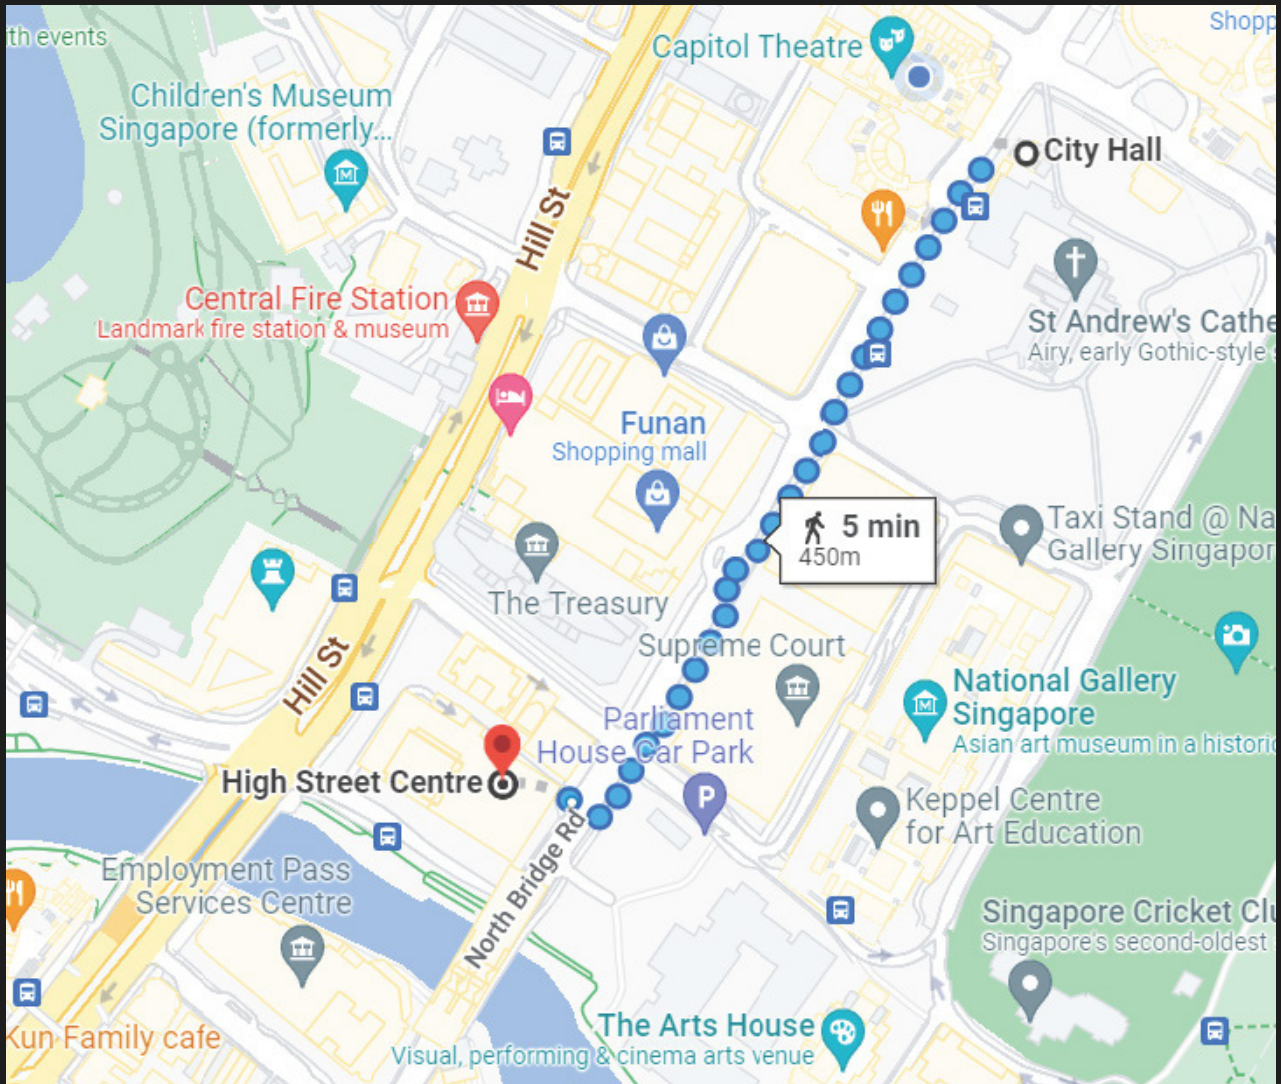

Look for one of the lift terminals

Tap on the circled icon and key in 24

((How to find us))

Proceed to assigned lift

Exit at Level 24

((How to find us))

Walk towards Newbridge and turn Right

Welcome to The Voice Company!

((Directions from City Hall MRT))

EW13 **NS25**

EXIT B | 5 MINUTE WALK

((Directions from City Hall MRT))

Look for Exit B

Head up the escalator

((Directions from City Hall MRT))

Head past the bus stop towards the The Adelphi

Walk through the sheltered walkway to reach a traffic light

((Directions from City Hall MRT))

Cross the traffic light to The Adelphi

Walk by Supreme Court until you reach a traffic light

((Directions from Cty Hall MRT))

Cross the traffic lights towards High Street Centre

You are now at the entrance of High Street Centre

((Directions from Clarke Quay MRT))

NE5

EXIT E | 6 MINUTE WALK

((Directions from Clarke Quay MRT))

Look for Exit E